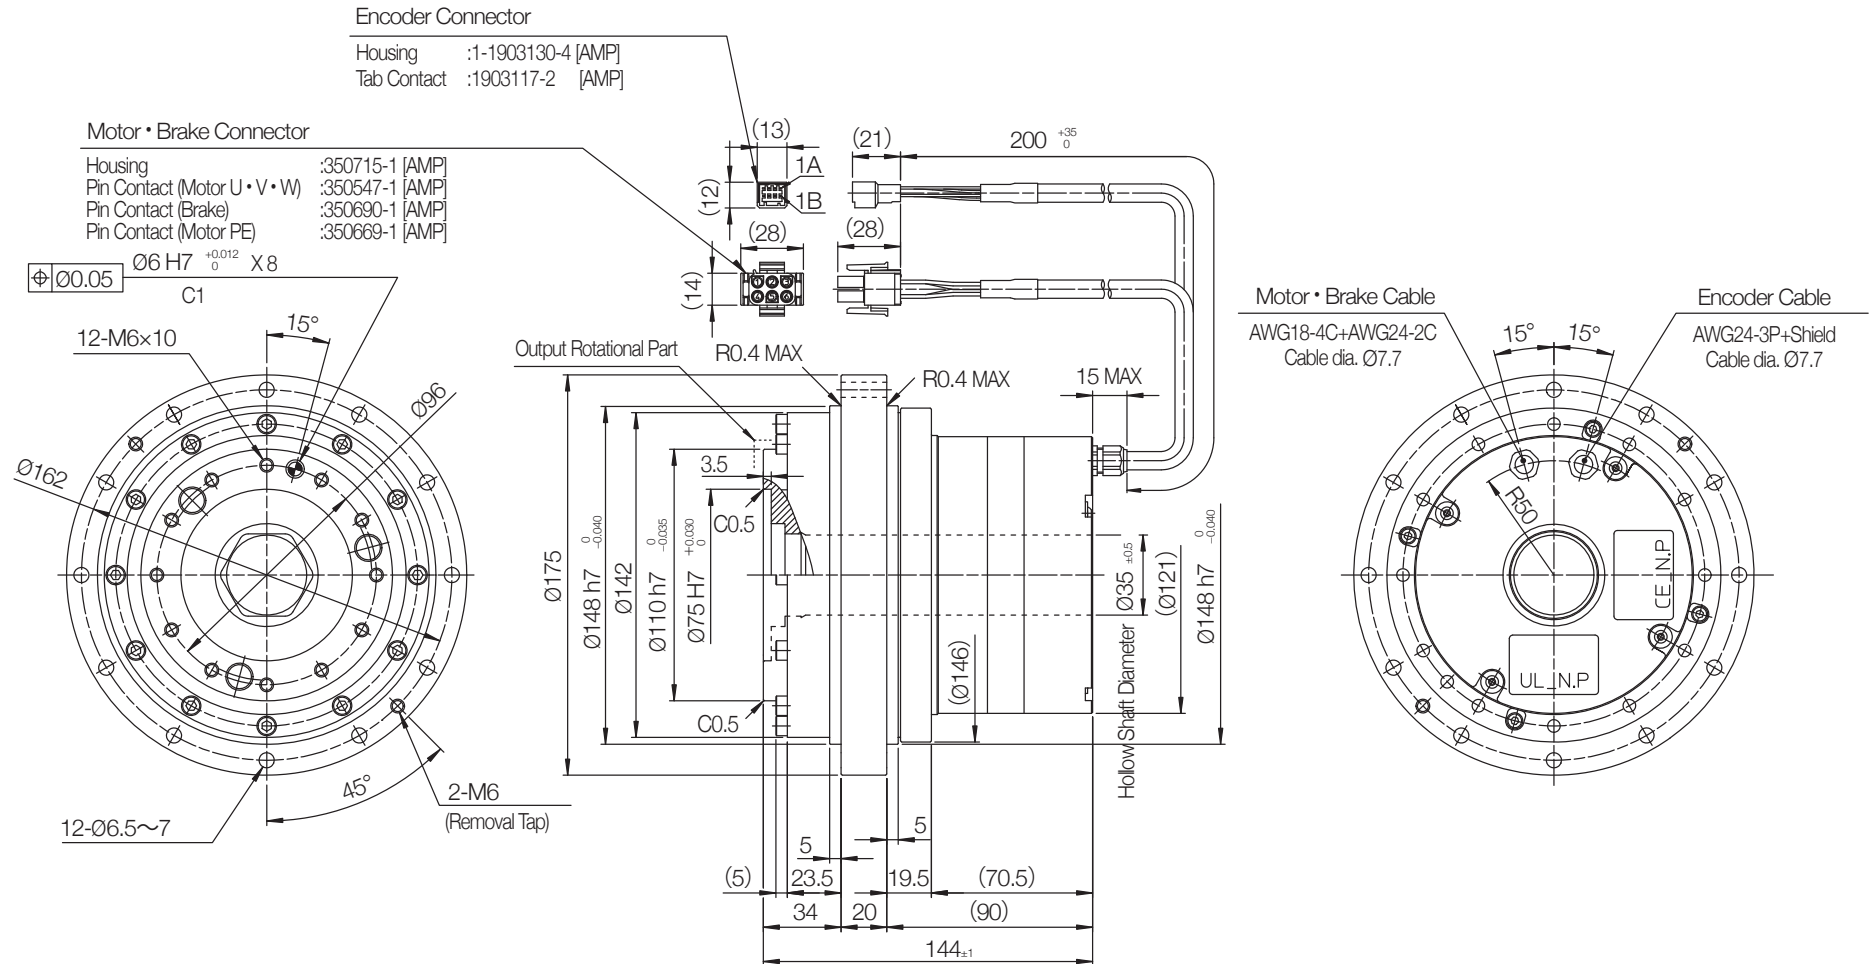

SHA32A-CG

Notice:

All specifications and dimensions shown in the drawing are subject to change without notice. This drawing is the property of Harmonic Drive LLC. This data is believed to be accurate, however, Harmonic Drive LLC assumes no liability for any errors or omissions in the specifications, models or drawings.