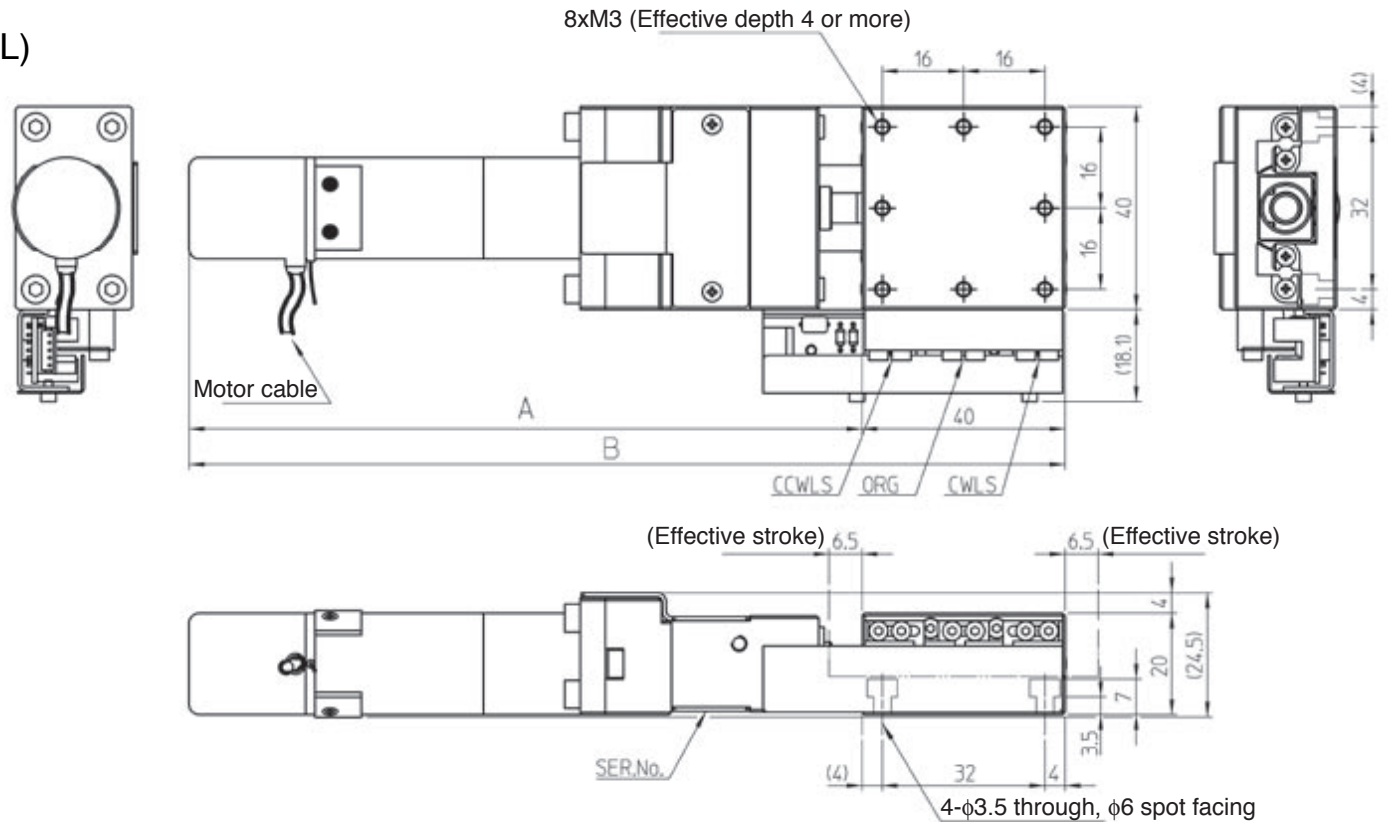

LNP-4040-13-R24A-50-DC(AL)

**Notice:**

All specifications and dimensions shown in the drawing are subject to change without notice. This drawing is the property of Harmonic Drive LLC. This data is believed to be accurate, however, Harmonic Drive LLC assumes no liability for any errors or omissions in the specifications, models or drawings.