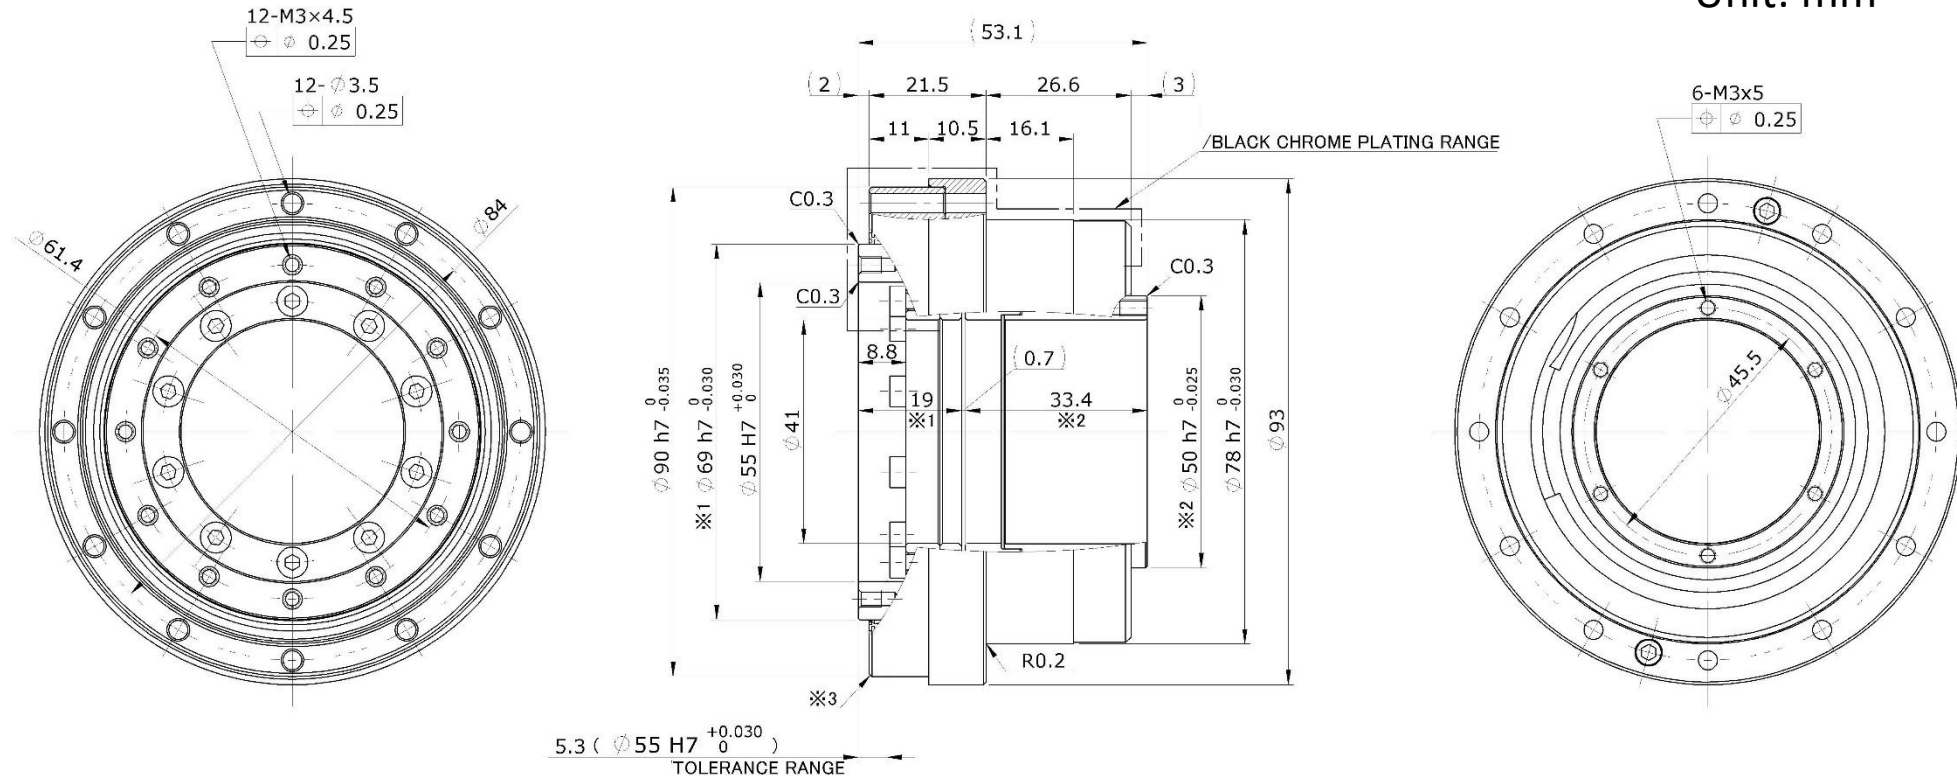

# FBS-25-2UH

Unit: mm

**Notice:**

All specifications and dimensions shown in the drawing are subject to change without notice. This drawing is the property of Harmonic Drive LLC. This data is believed to be accurate, however, Harmonic Drive LLC assumes no liability for any errors or omissions in the specifications, models or drawings.