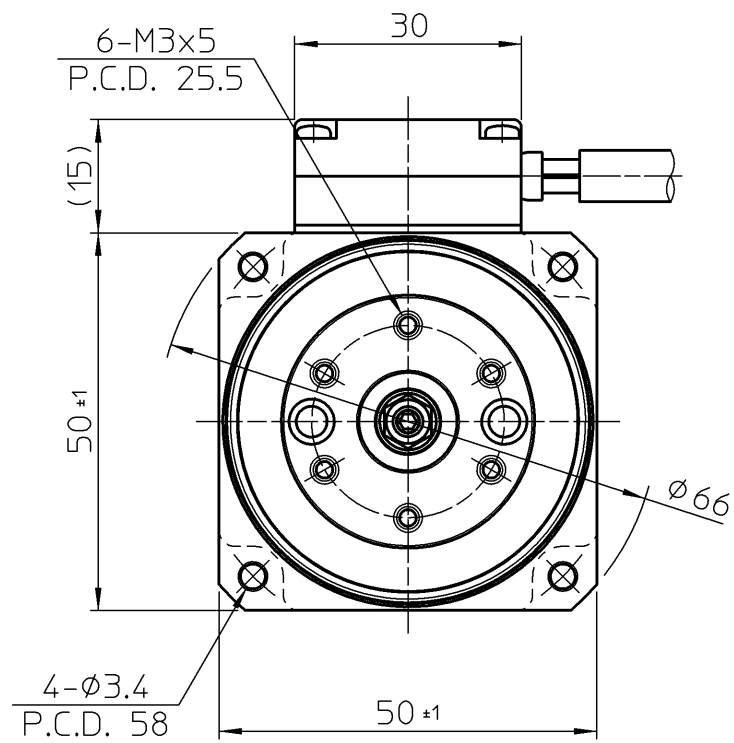

FHA-8C-xxx-12S17 b-c

Unit: mm (third angle projection)

Notice:

All specifications and dimensions shown in the drawing are subject to change without notice. This drawing is the property of Harmonic Drive LLC. This data is believed to be accurate, however, Harmonic Drive LLC assumes no liability for any errors or omissions in the specifications, models, or drawings.