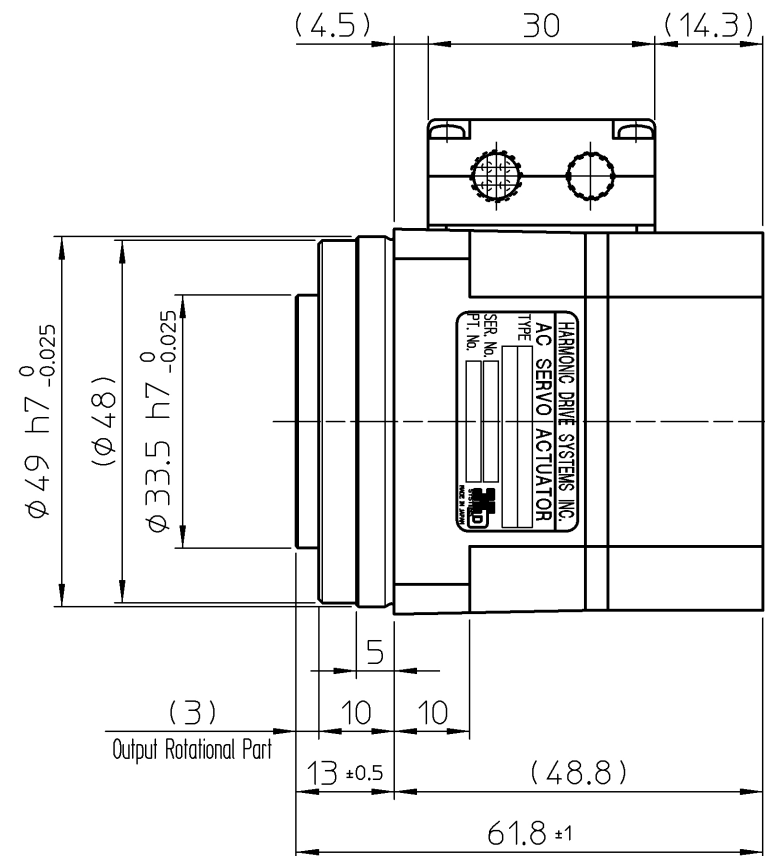

FHA-8C-xxx-12S17 b-c

Unit: mm (third angle projection)

Notice:

All specifications and dimensions shown in the drawing are subject to change without notice. This drawing is the property of Harmonic Drive LLC. This data is believed to be accurate, however, Harmonic Drive LLC assumes no liability for any errors or omissions in the specifications, models, or drawings.