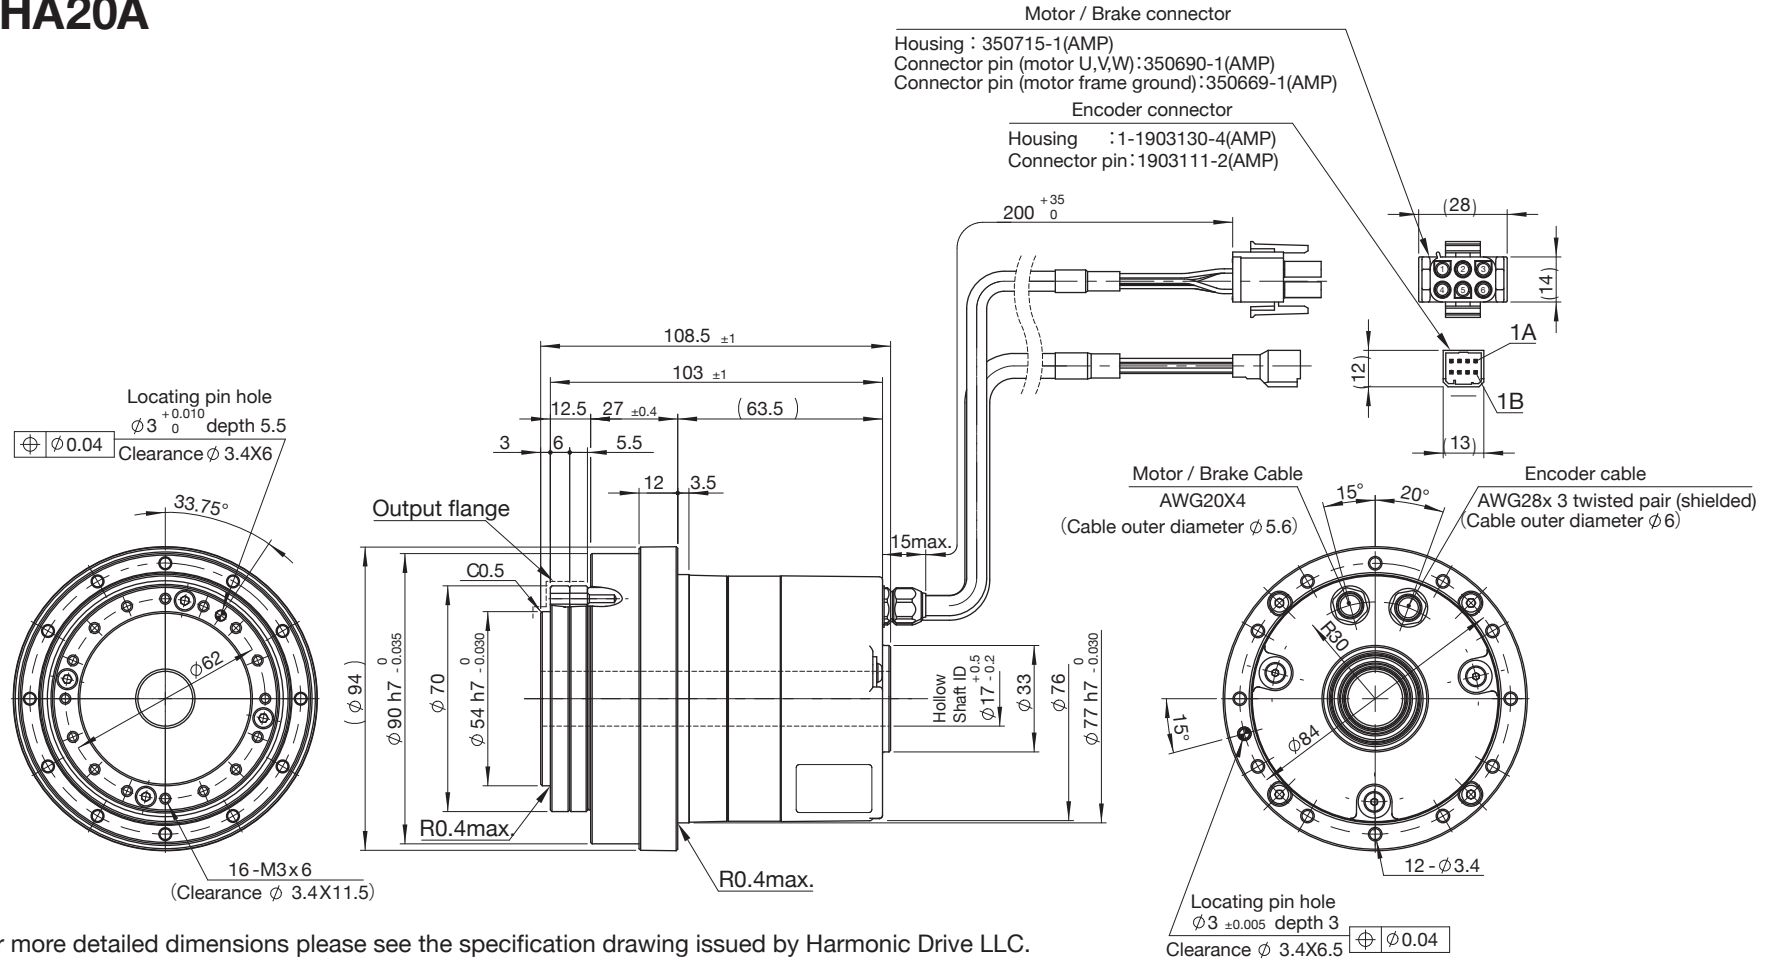

SHA20A

Note: For more detailed dimensions please see the specification drawing issued by Harmonic Drive LLC.

Notice:

All specifications and dimensions shown in the drawing are subject to change without notice. This drawing is the property of Harmonic Drive LLC. This data is believed to be accurate, however, Harmonic Drive LLC assumes no liability for any errors or omissions in the specifications, models or drawings.