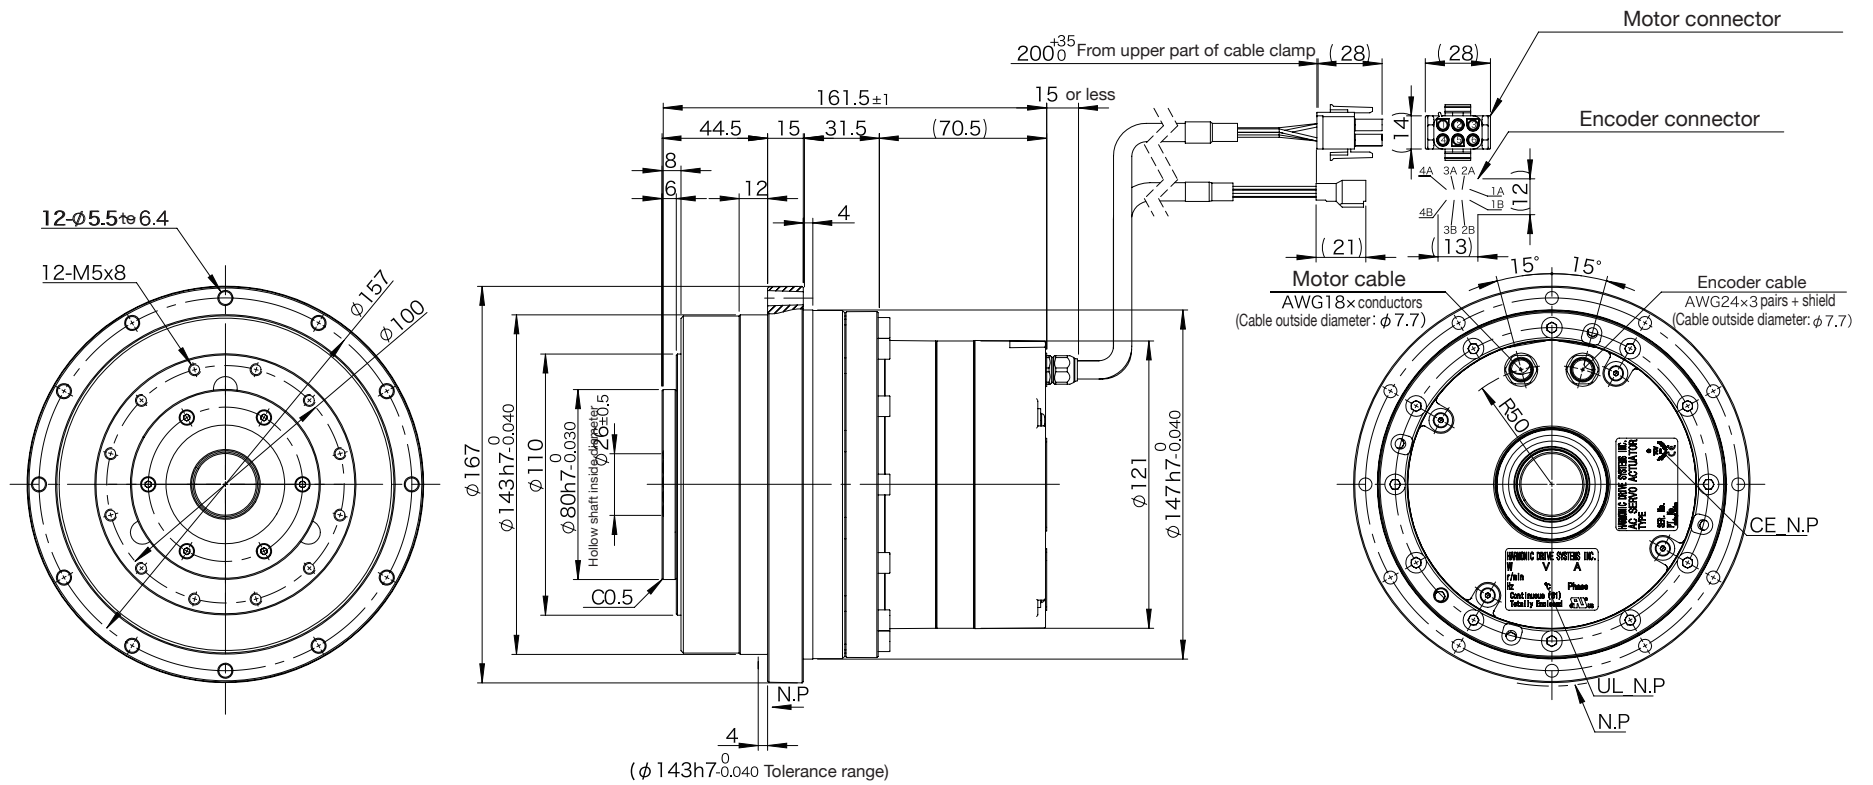

**SHA32A**  
(Reducer type: HP type)

Unit: mm

Notice:  
All specifications and dimensions shown in the drawing are subject to change without notice. This drawing is the property of Harmonic Drive LLC. This data is believed to be accurate, however, Harmonic Drive LLC assumes no liability for any errors or omissions in the specifications, models or drawings.