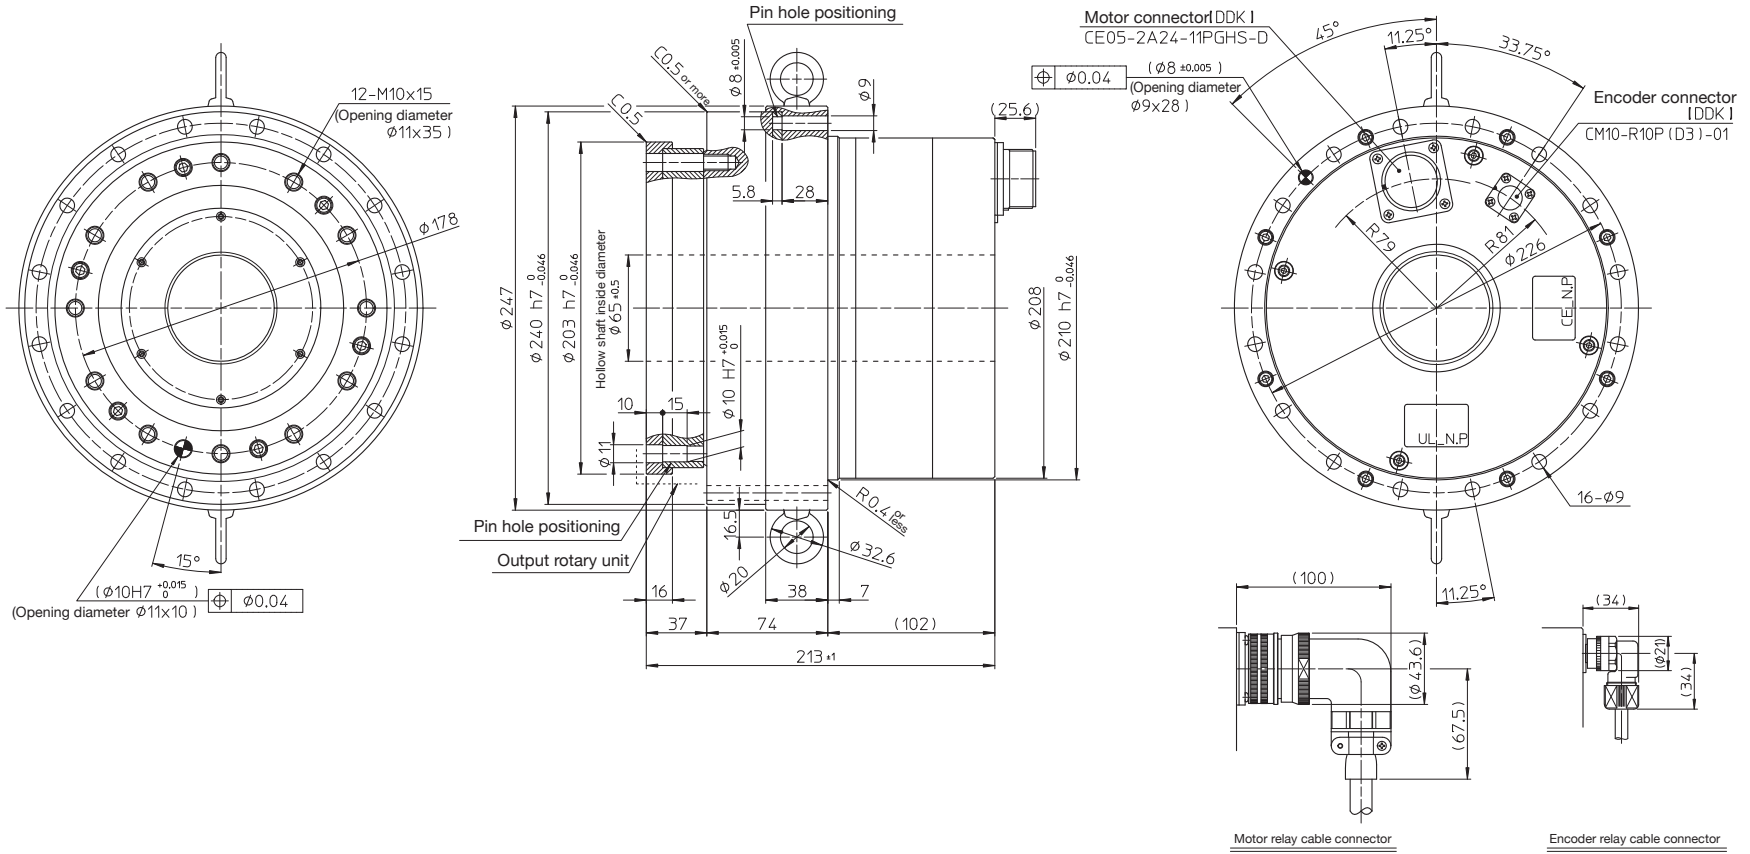

**SHA58A**  
(Reducer type: SG type)

Unit: mm

Notice:  
All specifications and dimensions shown in the drawing are subject to change without notice. This drawing is the property of Harmonic Drive LLC. This data is believed to be accurate, however, Harmonic Drive LLC assumes no liability for any errors or omissions in the specifications, models or drawings.